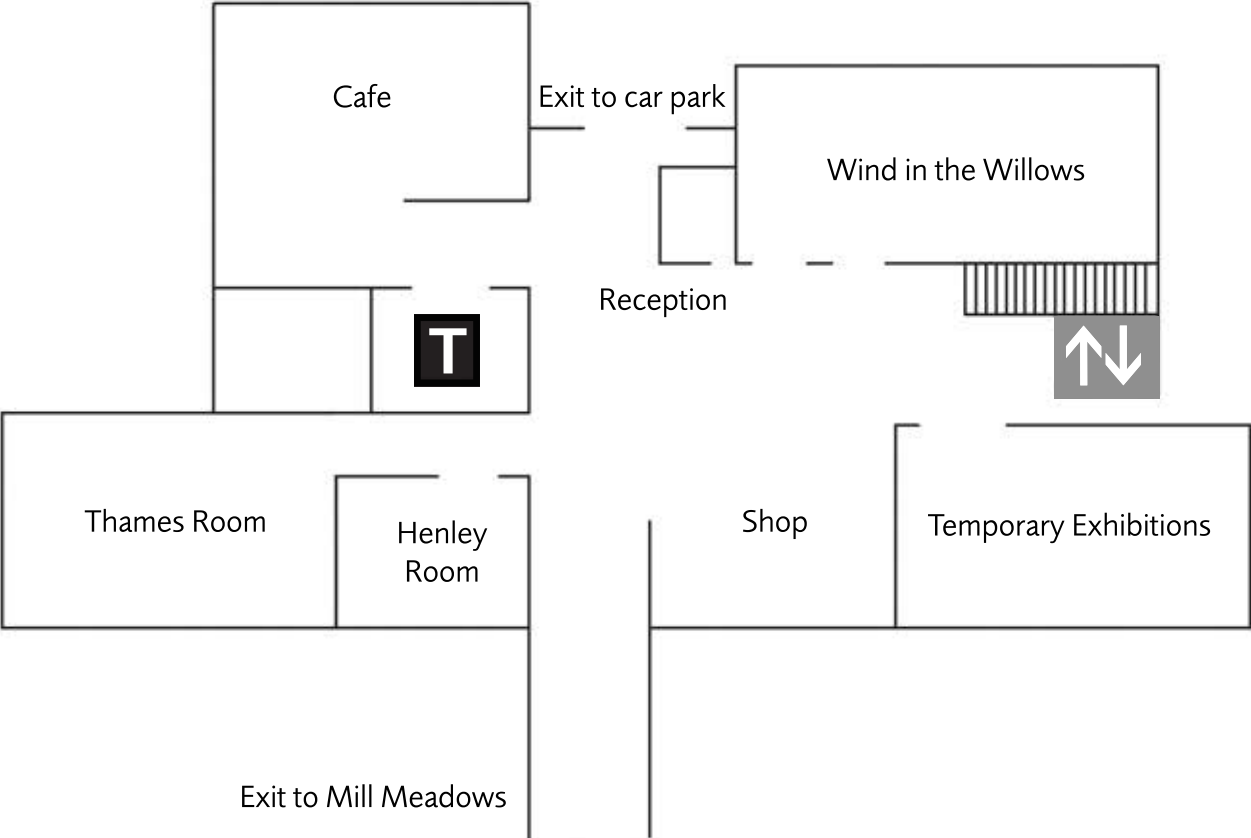

First Floor

Ground Floor

Lift

Toilets

River & Rowing
Museum
Henley on Thames